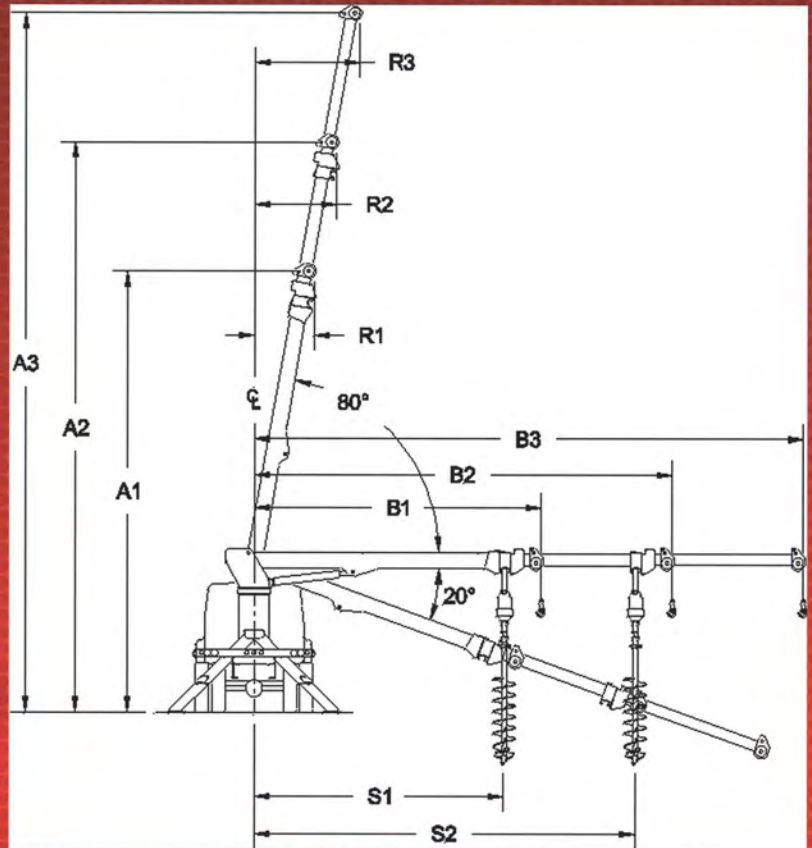

VERSALIFT™ SERIES DIGGER DERRICKS

The Global Leader in Aerial Lifts

www.VERSALIFT.com

FULL PRESSURE HYDRAULIC CONTROLS

**AVAILABLE IN
42, 45, 47 AND 50 FOOT
SHEAVE HEIGHTS**

Model	Maximum Capacity*	Capacity at 10 ft Radius*	Horizontal Reach			Sheave Height			Load Radius			Digging Radius	
			B1	B2	B3	A1	A2	A3	R1	R2	R3	S1	S2
TMD-2042T	27800 lb	12400 lb	16.8 ft	24.8 ft	32.8 ft	27.4 ft	35.3 ft	43.2 ft	3.6 ft	5.0 ft	6.3 ft	14.3 ft	22.3 ft
	12610 kg	5620 kg	5.1 m	7.6 m	10.0 m	8.4 m	10.8 m	13.2 m	1.1 m	1.5 m	1.9 m	4.4 m	6.8 m
TMD-2045T	26400 lb	12100 lb	17.8 ft	26.8 ft	35.8 ft	28.4 ft	37.3 ft	46.1 ft	3.7 ft	5.3 ft	6.9 ft	15.3 ft	24.3 ft
	11970 kg	5490 kg	5.4 m	8.2 m	10.9 m	8.7 m	11.4 m	14.1 m	1.1 m	1.6 m	2.1 m	4.7 m	7.4 m
TMD-2047T	23900 lb	11600 lb	19.8 ft	28.8 ft	37.8 ft	30.4 ft	39.3 ft	48.1 ft	4.1 ft	5.6 ft	7.2 ft	17.3 ft	26.3 ft
	10840 kg	5260 kg	6.0 m	8.8 m	11.5 m	9.3 m	12.0 m	14.7 m	1.2 m	1.7 m	2.2 m	5.3 m	8.0 m
TMD-2050T	23900 lb	11600 lb	19.8 ft	30.3 ft	40.8 ft	30.4 ft	40.7 ft	51.1 ft	4.1 ft	5.9 ft	7.7 ft	17.3 ft	27.8 ft
	10840 kg	5260 kg	6.0 m	9.2 m	12.4 m	9.3 m	12.4 m	15.6 m	1.2 m	1.8 m	2.3 m	5.3 m	8.5 m