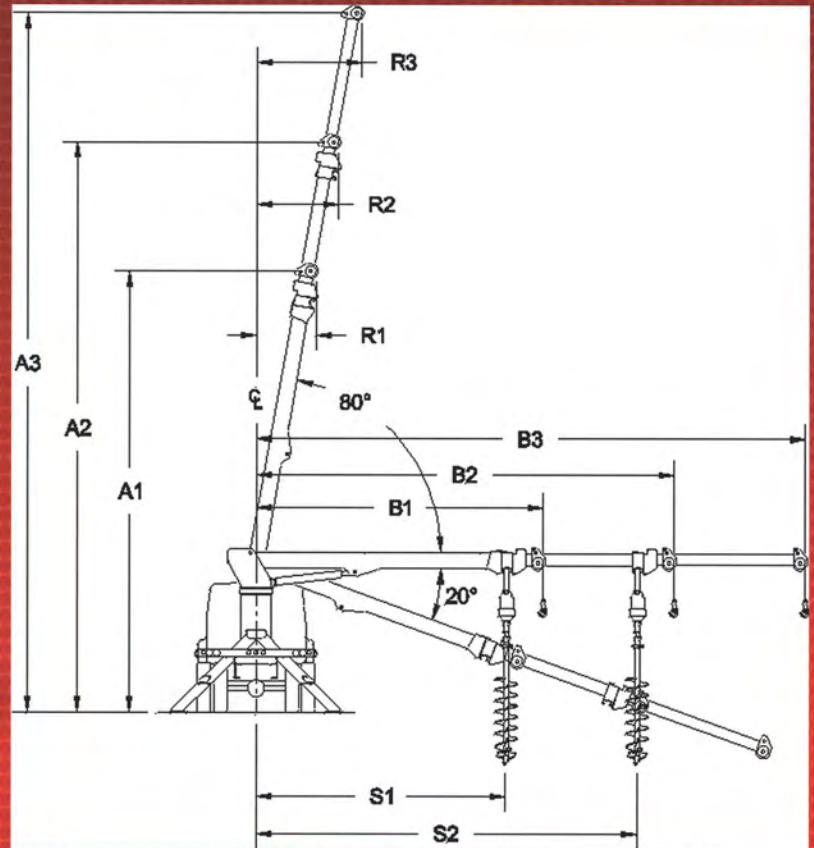

VERSALIFT™ SERIES DIGGER DERRICKS

The Global Leader in Aerial Lifts

www.VERSALIFT.com

FULL PRESSURE HYDRAULIC CONTROLS

**AVAILABLE IN
42, 45, 47 AND 50 FOOT
SHEAVE HEIGHTS**

Model	Maximum Capacity*	Capacity at 10 ft Radius*	Horizontal Reach			Sheave Height			Load Radius			Digging Radius	
			B1	B2	B3	A1	A2	A3	R1	R2	R3	S1	S2
TMD-2042T	27800 lb	12400 lb	16.8 ft	24.8 ft	32.8 ft	27.4 ft	35.3 ft	43.2 ft	3.6 ft	5.0 ft	6.3 ft	14.3 ft	22.3 ft
	12610 kg	5620 kg	5.1 m	7.6 m	10.0 m	8.4 m	10.8 m	13.2 m	1.1 m	1.5 m	1.9 m	4.4 m	6.8 m
TMD-2045T	26400 lb	12100 lb	17.8 ft	26.8 ft	35.8 ft	28.4 ft	37.3 ft	46.1 ft	3.7 ft	5.3 ft	6.9 ft	15.3 ft	24.3 ft
	11970 kg	5490 kg	5.4 m	8.2 m	10.9 m	8.7 m	11.4 m	14.1 m	1.1 m	1.6 m	2.1 m	4.7 m	7.4 m
TMD-2047T	23900 lb	11600 lb	19.8 ft	28.8 ft	37.8 ft	30.4 ft	39.3 ft	48.1 ft	4.1 ft	5.6 ft	7.2 ft	17.3 ft	26.3 ft
	10840 kg	5260 kg	6.0 m	8.8 m	11.5 m	9.3 m	12.0 m	14.7 m	1.2 m	1.7 m	2.2 m	5.3 m	8.0 m
TMD-2050T	23900 lb	11600 lb	19.8 ft	30.3 ft	40.8 ft	30.4 ft	40.7 ft	51.1 ft	4.1 ft	5.9 ft	7.7 ft	17.3 ft	27.8 ft
	10840 kg	5260 kg	6.0 m	9.2 m	12.4 m	9.3 m	12.4 m	15.6 m	1.2 m	1.8 m	2.3 m	5.3 m	8.5 m